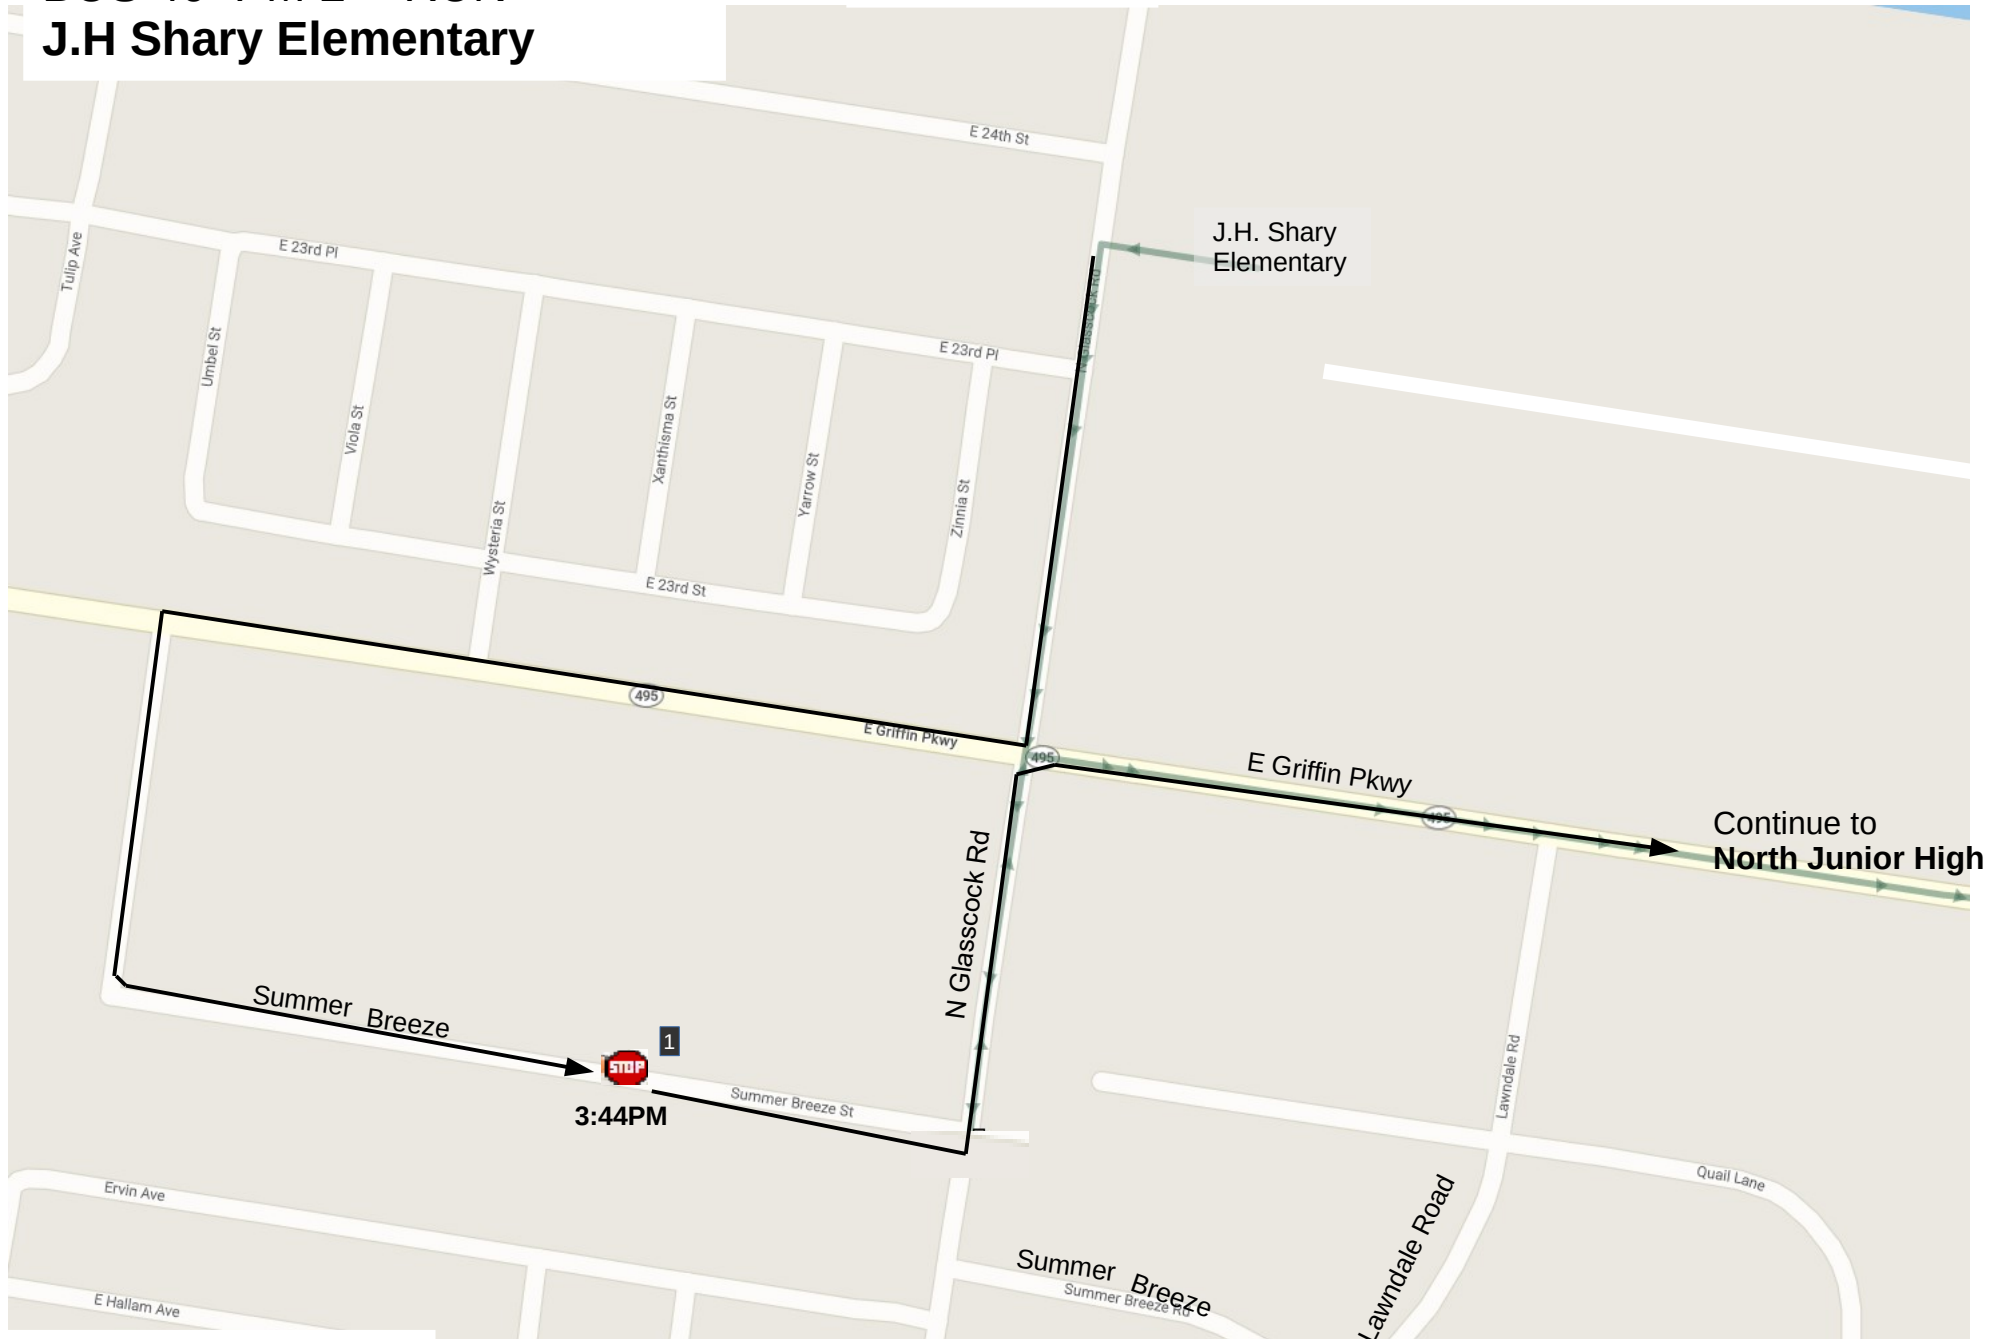

BUS 40 PM 2nd RUN J.H Shary Elementary

2019-2020

Last Up Dated On 1/20/20